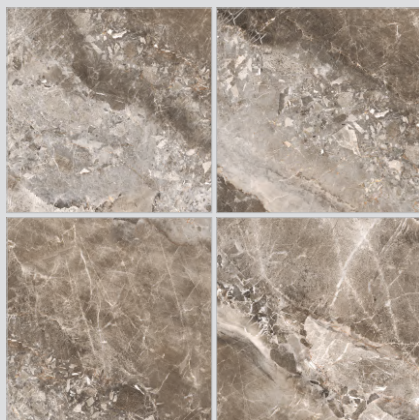

Ideallife.com.co

659

Ideal
ife

60x60 cm

GLOSSY

wall & floor tiles collection

661

662