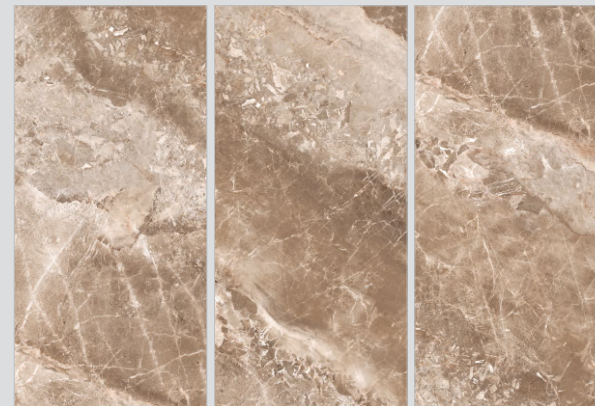

60x120 cm
GLOSSY
wall & floor tiles collection

120659

120660

120661

Available Size in cm 60x60 ☐ 60x120 ☐