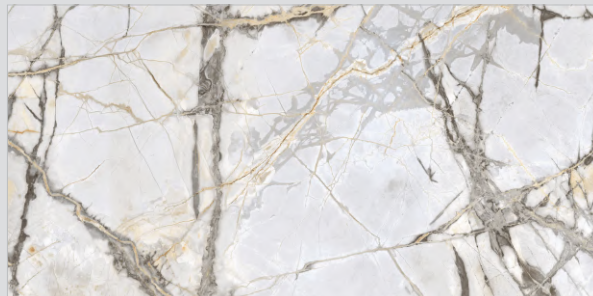

60x120 cm
GLOSSY
wall & floor tiles collection

120659

120660

120661

Available Size in cm 60x60 ☐ 60x120 ☐